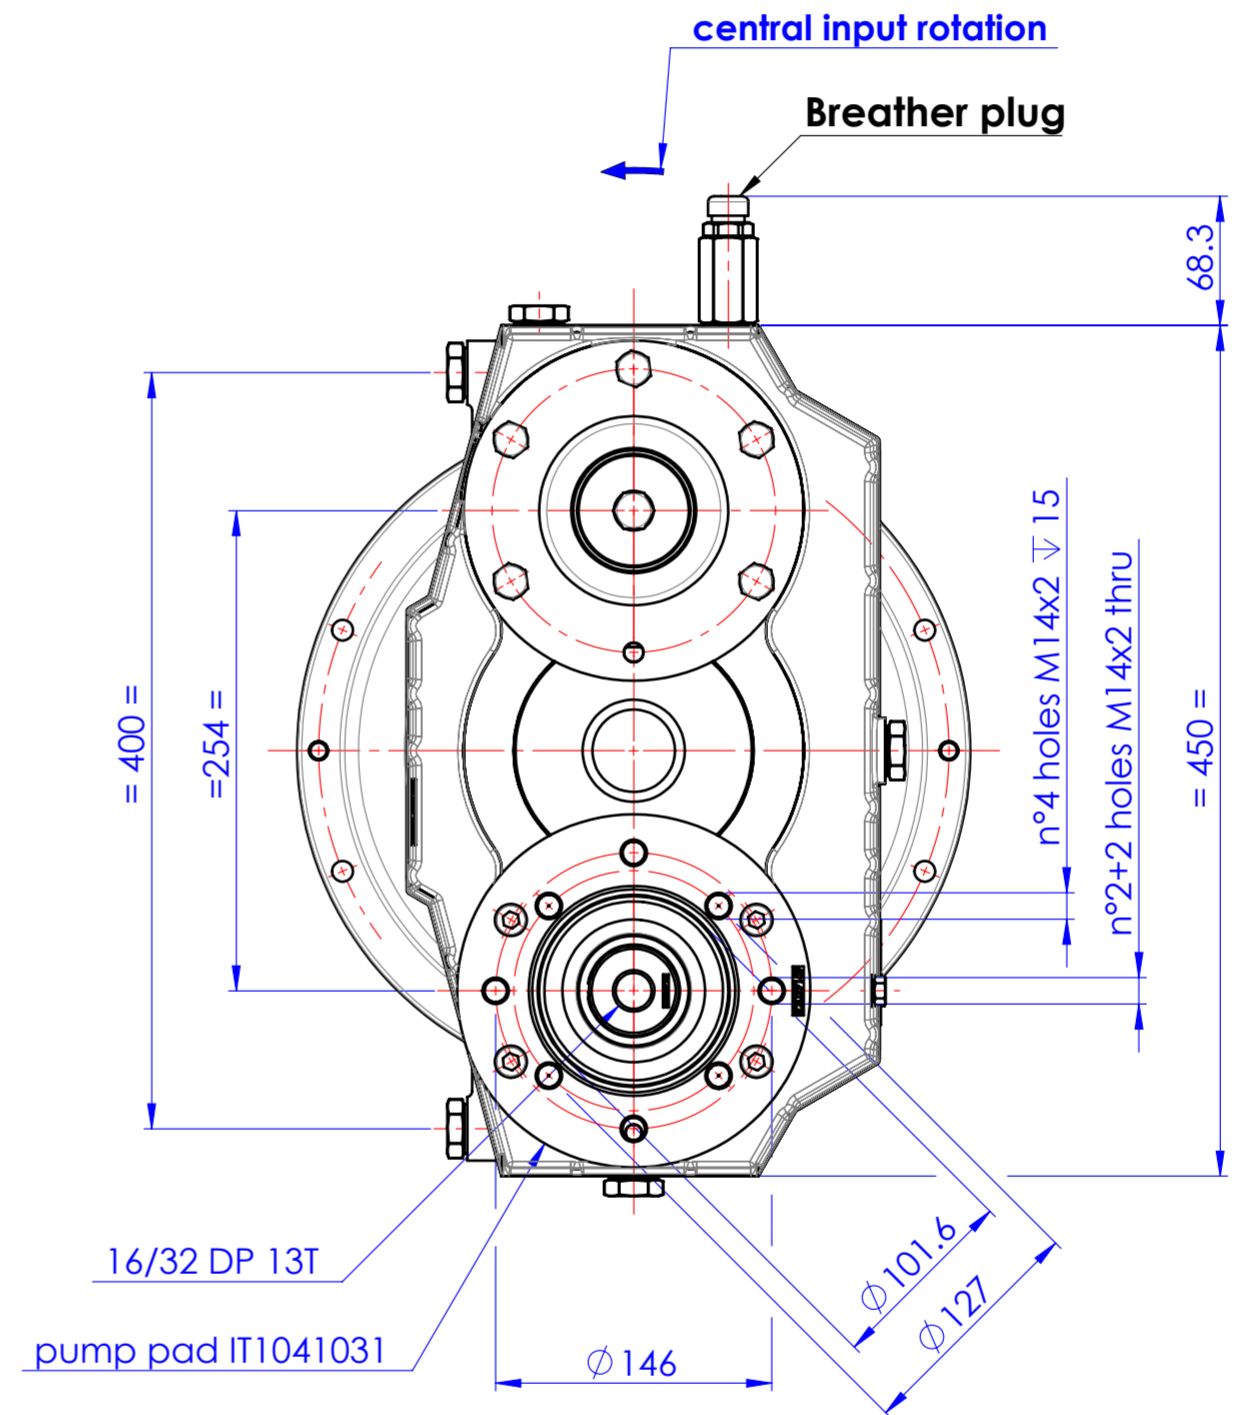

input housing SAE 5 IT1071139

Drain plug

output spline shaft IT1041071

central input rotation

Breather plug

16/32 DP 13T pump pad IT1041031

OIL LEVEL

**Special AM216 rotated 90°CCW: ITB30110001**

**Drawing and 3D model are valid for all ratios**

|  |  |                                     |   |                            |
|--|--|-------------------------------------|---|----------------------------|
| PRIMO UTILIZZO MONTAGGIO/FIRST USE ASSEMBLY:<br>PRIMO IMPIEGO MODELLO/FIRST USE MODEL:<br>SIMILE A/SIMILAR TO:   |  | MODELLO / MADE FROM:                | MATERIALE / MATERIAL:   | DATA / DATE:<br>03/16/2018 |
| <b>METRIC</b>  |  | PESO / WEIGHT:<br>WR <sup>2</sup> : | TRATT. TERMICO / HEAT TREAT:                                  | SCALA / SCALE:<br>1:4      |
| NOTICE! THIS PRINT CONTAINS PROPRIETARY INFORMATION AND IS NOT TO BE USED IN ANY MANNER DETRIMENTAL TO THE INTEREST OF TWIN DISC, INCORPORATED. THIS NOTICE IS NOT INTENDED TO NULLIFY OR LIMIT RIGHTS GRANTED TO THE U.S. GOVERNMENT OR OTHERS BY CONTRACT. |  | THIRD ANGLE PROJECTION              | DESCRIZIONE:<br>INGOMBRO<br>AM216 BOM 1029012S                | DIS / DRAWN:<br>PR         |
|  |  |                                     | TRATT. SUP. / SURFACE TREATMENT:                              | VERIF. / CHECK:<br>GG      |
|  |  |                                     | DESCRIZIONE:<br>INSTALLATION<br>PUMP DRIVE AM216 BOM 1029012S | APPROVATO/APP.<br>DAJ      |
|  |  |                                     |   | FORMATO / SIZE:<br>A2      |
|  |  |                                     |   | FOGLIO / SHEET:<br>1 OF 1  |
|  |  |                                     |   | INDIC. MODIF. / REV.:      |

**TWIN DISC**  
DECIMA - ITALY  
**1029013M**