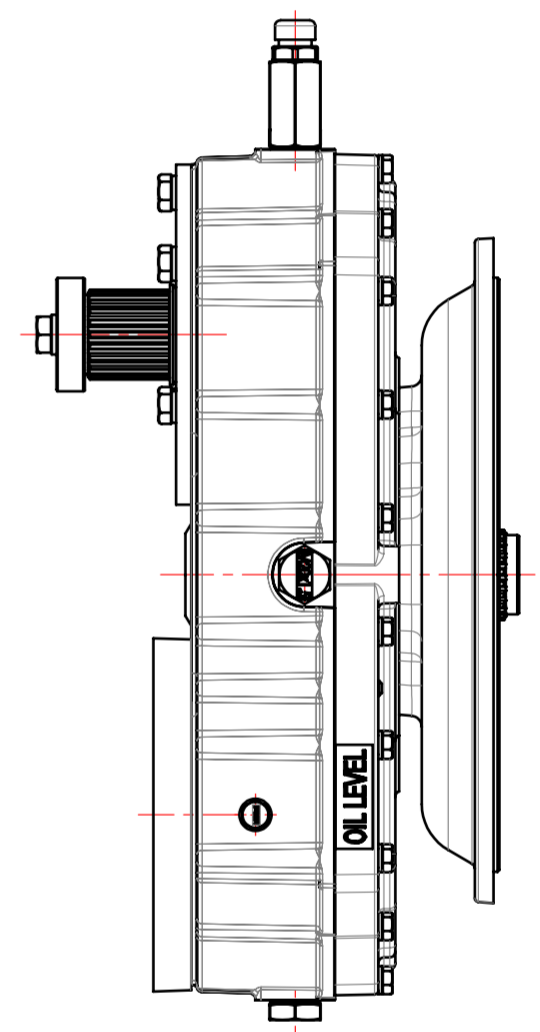

input housing SAE 5 IT1071139

Drain plug

output spline shaft IT1041071

central input rotation

Breather plug

16/32 DP 13T pump pad IT1041031

OIL LEVEL

**Special AM216 rotated 90°CCW: ITB30110001**

**Drawing and 3D model are valid for all ratios**

|  |  |                                     |   |                            |
|--|--|-------------------------------------|---|----------------------------|
| PRIMO UTILIZZO MONTAGGIO/FIRST USE ASSEMBLY:<br>PRIMO IMPIEGO MODELLO/FIRST USE MODEL:<br>SIMILE A/SIMILAR TO:   |  | MODELLO / MADE FROM:                | MATERIALE / MATERIAL:   | DATA / DATE:<br>03/16/2018 |
| <b>METRIC</b>  |  | PESO / WEIGHT:<br>WR <sup>2</sup> : | TRATT. TERMICO / HEAT TREAT:                                  | SCALA / SCALE:<br>1:4      |
| NOTICE! THIS PRINT CONTAINS PROPRIETARY INFORMATION AND IS NOT TO BE USED IN ANY MANNER DETRIMENTAL TO THE INTEREST OF TWIN DISC, INCORPORATED. THIS NOTICE IS NOT INTENDED TO NULLIFY OR LIMIT RIGHTS GRANTED TO THE U.S. GOVERNMENT OR OTHERS BY CONTRACT. |  | THIRD ANGLE PROJECTION              | DESCRIZIONE:<br>INGOMBRO<br>AM216 BOM 1029012S                | DIS / DRAWN:<br>PR         |
|  |  |                                     | TRATT. SUP. / SURFACE TREATMENT:                              | VERIF. / CHECK:<br>GG      |
|  |  |                                     | DESCRIZIONE:<br>INSTALLATION<br>PUMP DRIVE AM216 BOM 1029012S | APPROVATO/APP.<br>DAJ      |
|  |  |                                     |   | FORMATO / SIZE:<br>A2      |
|  |  |                                     |   | FOGLIO / SHEET:<br>1 OF 1  |
|  |  |                                     |   | INDIC. MODIF. / REV.:      |