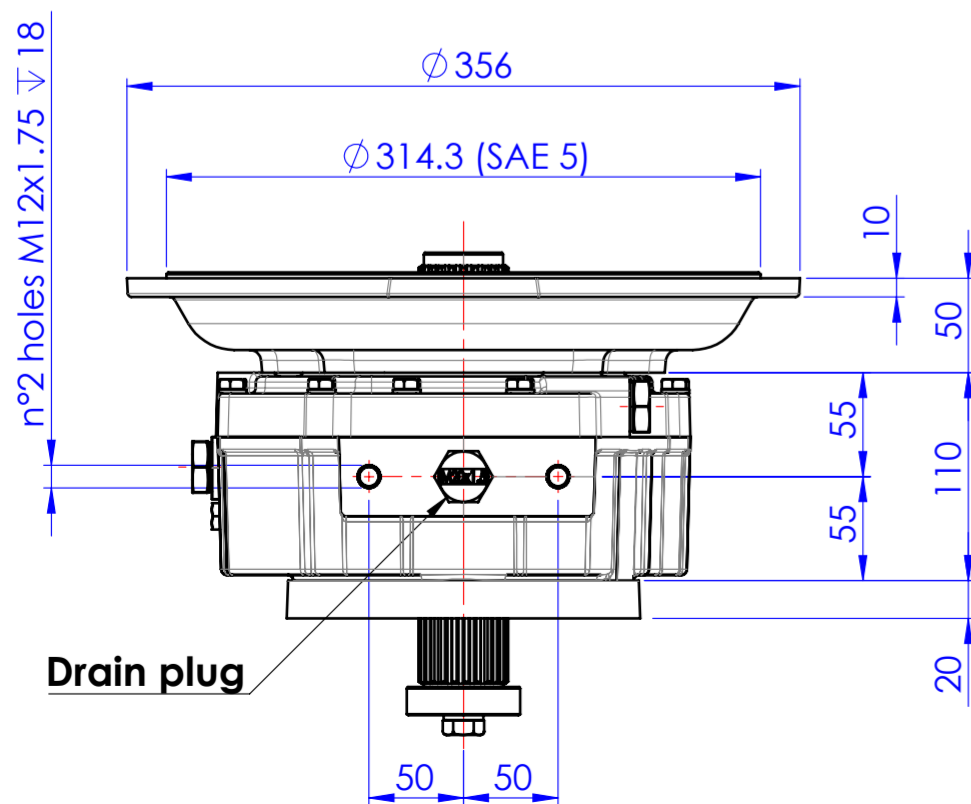

input housing SAE 5 IT1071139

Drain plug

output spline shaft IT1041071

central input rotation

Breather plug

16/32 DP 13T pump pad IT1041031

OIL LEVEL

**Special AM216 rotated 90°CCW: ITB30110001**

**Drawing and 3D model are valid for all ratios**

|  |  |                                     |   |                            |
|--|--|-------------------------------------|---|----------------------------|
| PRIMO UTILIZZO MONTAGGIO/FIRST USE ASSEMBLY:<br>PRIMO IMPIEGO MODELLO/FIRST USE MODEL:<br>SIMILE A/SIMILAR TO:   |  | MODELLO / MADE FROM:                | MATERIALE / MATERIAL:   | DATA / DATE:<br>03/16/2018 |
| <b>METRIC</b>  |  | PESO / WEIGHT:<br>WR <sup>2</sup> : | TRATT. TERMICO / HEAT TREAT:                                  | SCALA / SCALE:<br>1:4      |
| NOTICE! THIS PRINT CONTAINS PROPRIETARY INFORMATION AND IS NOT TO BE USED IN ANY MANNER DETRIMENTAL TO THE INTEREST OF TWIN DISC, INCORPORATED. THIS NOTICE IS NOT INTENDED TO NULLIFY OR LIMIT RIGHTS GRANTED TO THE U.S. GOVERNMENT OR OTHERS BY CONTRACT. |  | THIRD ANGLE PROJECTION              | DESCRIZIONE:<br>INGOMBRO<br>AM216 BOM 1029012S                | DIS / DRAWN:<br>PR         |
|  |  |                                     | TRATT. SUP. / SURFACE TREATMENT:                              | VERIF. / CHECK:<br>GG      |
|  |  |                                     | DESCRIZIONE:<br>INSTALLATION<br>PUMP DRIVE AM216 BOM 1029012S | APPROVATO/APP.<br>DAJ      |
|  |  |                                     |   | FORMATO / SIZE:<br>A2      |
|  |  |                                     |   | FOGLIO / SHEET:<br>1 OF 1  |
|  |  |                                     |   | INDIC. MODIF. / REV.:      |

**TWIN DISC**  
DECIMA - ITALY  
**1029013M**