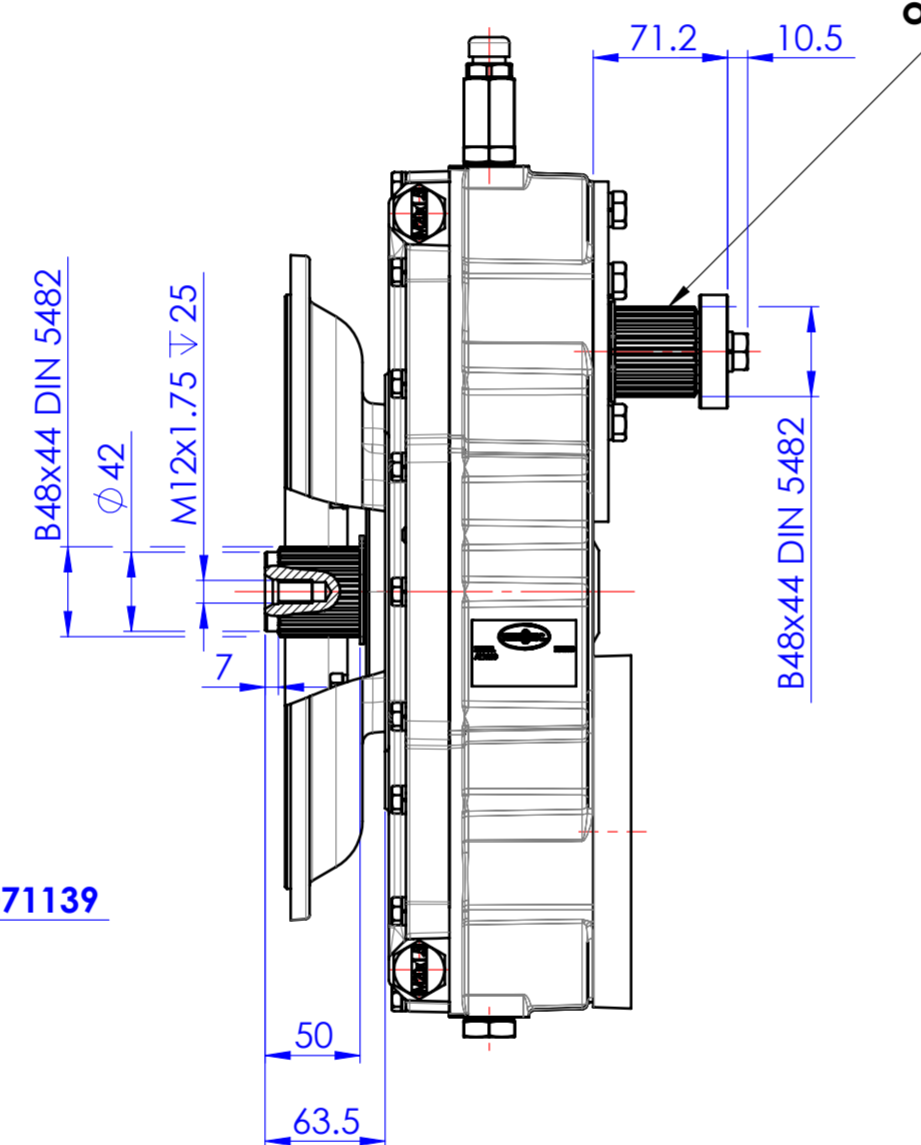

input housing SAE 5 IT1071139

Drain plug

output spline shaft IT1041071

central input rotation

Breather plug

16/32 DP 13T pump pad IT1041031

OIL LEVEL

**Special AM216 rotated 90°CCW: ITB30110001**

**Drawing and 3D model are valid for all ratios**

|  |  |                                     |   |                            |
|--|--|-------------------------------------|---|----------------------------|
| PRIMO UTILIZZO MONTAGGIO/FIRST USE ASSEMBLY:<br>PRIMO IMPIEGO MODELLO/FIRST USE MODEL:<br>SIMILE A/SIMILAR TO:   |  | MODELLO / MADE FROM:                | MATERIALE / MATERIAL:   | DATA / DATE:<br>03/16/2018 |
| <b>METRIC</b>  |  | PESO / WEIGHT:<br>WR <sup>2</sup> : | TRATT. TERMICO / HEAT TREAT:                                  | SCALA / SCALE:<br>1:4      |
| NOTICE! THIS PRINT CONTAINS PROPRIETARY INFORMATION AND IS NOT TO BE USED IN ANY MANNER DETRIMENTAL TO THE INTEREST OF TWIN DISC, INCORPORATED. THIS NOTICE IS NOT INTENDED TO NULLIFY OR LIMIT RIGHTS GRANTED TO THE U.S. GOVERNMENT OR OTHERS BY CONTRACT. |  | THIRD ANGLE PROJECTION              | DESCRIZIONE:<br>INGOMBRO<br>AM216 BOM 1029012S                | DIS / DRAWN:<br>PR         |
|  |  |                                     | TRATT. SUP. / SURFACE TREATMENT:                              | VERIF. / CHECK:<br>GG      |
|  |  |                                     | DESCRIZIONE:<br>INSTALLATION<br>PUMP DRIVE AM216 BOM 1029012S | APPROVATO/APP.<br>DAJ      |
|  |  |                                     |   | FORMATO / SIZE:<br>A2      |
|  |  |                                     |   | FOGLIO / SHEET:<br>1 OF 1  |
|  |  |                                     |   | INDIC. MODIF. / REV.:      |

**TWIN DISC**  
DECIMA - ITALY  
**1029013M**