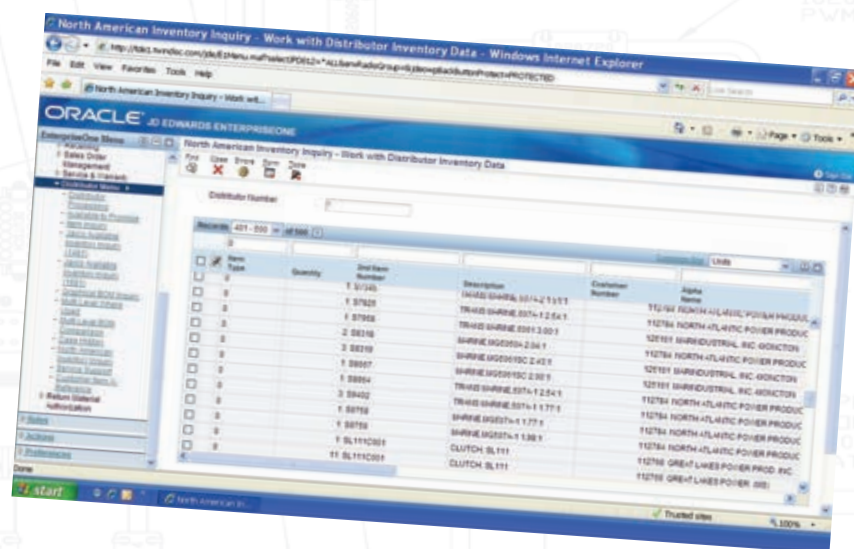

DISTRIBUTION NETWORK

GLOBAL PARTS AVAILABILITY

All Twin Disc Authorized Distributors maintain a substantial inventory of Genuine Twin Disc Parts relative to their regional applications and equipment served. However, should you need a part unavailable from your local Twin Disc distributor, our North American online inventory system will locate and ship it to you from another distributor or one of our factories.