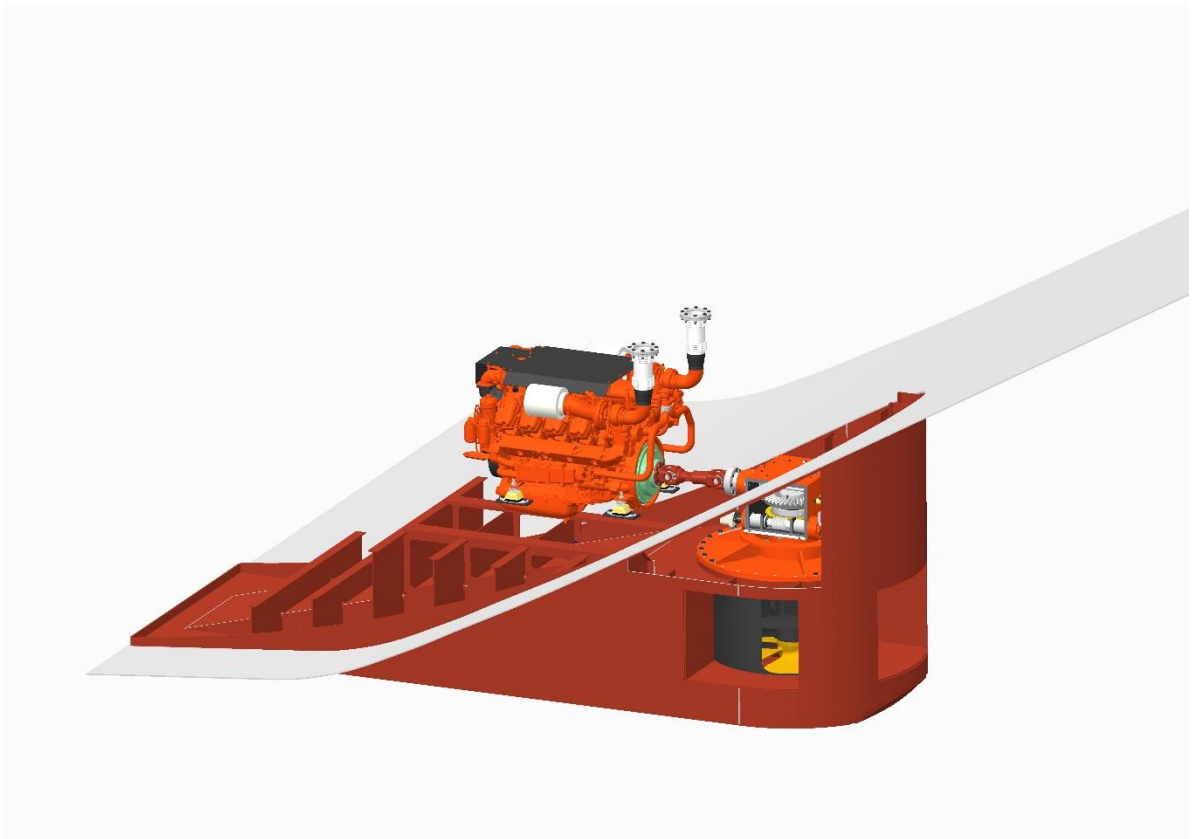

Gondola

Does the hull design of your vessel not suit for a regular installation? The Veth Jet is supplied complete with motor mounted in a custom-made gondola, including the accessories such as a cooler, hydraulic tank and control cabinet completely installed and connected.
(photo: Veth Jet with gondola)